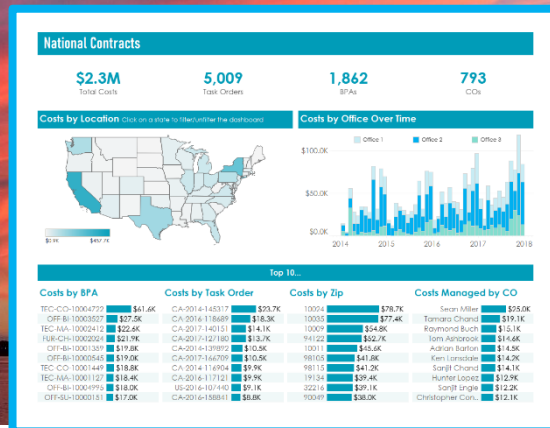

Sample JackTech business intelligence report

ABOUT JACKTECH

JackTech delivers innovative technology and strategic management solutions to solve complex and mission critical business problems. We offer specialized expertise and broad experience to deliver measurable, lasting solutions.

CORE COMPETENCIES

- ✓ Information technology
- ✓ Business intelligence
- ✓ Big data analytics
- ✓ Data science
- ✓ Database administration
- ✓ Data governance & policy analysis
- ✓ Cybersecurity
- ✓ Project & program management
- ✓ Accounting & finance
- ✓ Center of excellences

CONTRACT VEHICLES

- •8(a)
- •WOSB & EDWOSB
- •SB & SDB
- •GSA MAS contract: 47QTCA23D003Z (features 4.5% annual escalation rate compared to industry average of 2%)
- •Founder + staff: secret clearance

NAICS CODES

541519 541511 541512 541513
541690 541990 541611 541618
541211 541219 541511 611420

UEI: TFPMDUAL8FH5 **CAGE:** 8C5R7
DUNS: 117071119

GOVERNMENT EXPERIENCE

Consumer Financial Protection Bureau, Department of State, Department of the Army, Peace Corps, Securities Exchange Commission, Department of Justice, and zip

SOFTWARE OF EXPERTISE

Tableau Desktop, Tableau Server, Tableau Prep, SQL, Power BI, Power Platform, Google Analytics, GitHub, Jira, AWS, SharePoint, Salesforce, R, Python, Oracle Database, Oracle Apex, Oracle WebLogic, Oracle Financial, Oracle Hyperion Essbase, SPSS, ACL, Teammate, Crazy Egg, ResourceMate, Microsoft Suite & PowerPoint Timeline, and more

DIFFERENTIATORS

- -GSA MAS contract has a 4.5% annual escalation rate
- -100% contractor retention rate on all projects
- -Founder, Connie Zhang, is an award-winning IT professional:
  - •Champion of the 2021 Tableau Conference Public Sector Data Visualization Challenge
  - •Top 10 in the 2022 Tableau Iron Viz Qualifier Contest, the largest global data visualization competition in the world

PAST PERFORMANCE

1. Projects at Consumer Financial Protection Bureau:
2. •Business Intelligence | 2022-Present
   - •Data Engineering | 2022-Present
   - •Business Intelligence + Data Engineering | 2020-23
3. Projects at Army Public Health Center:
4. •Tableau Training | 2019